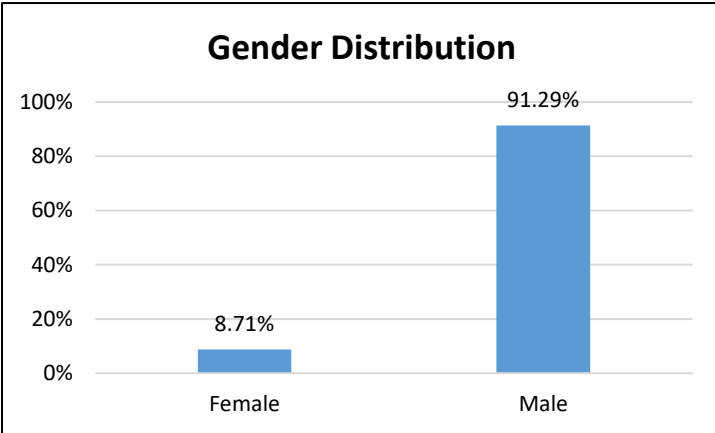

Pretrial Services Weekly Report

Electronic Monitoring Population Demographics 12/02/2022

Radio Frequency Monitoring (RF) population:	919
GPS Monitoring population:	752

Radio Frequency Monitoring